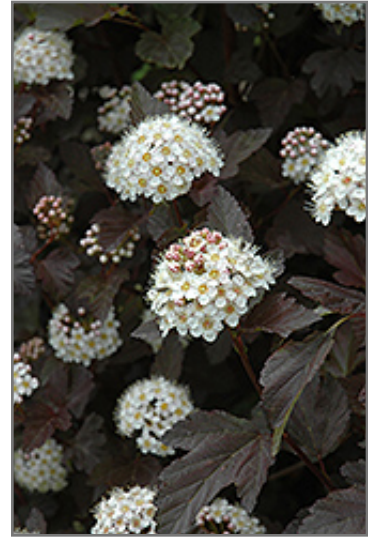

Diablo® Ninebark

Physocarpus opulifolius 'Monlo'

Height: 8 feet

Spread: 8 feet

Sunlight: ○ ●

Hardiness Zone: 2b

Other Names: Eastern Ninebark

Description:

A large spreading shrub with intensely purple leaves all season long, small white flowers followed by pretty reddish fruit which show well against the foliage, and interesting peeling papery bark; extremely tough and durable, makes a superb color accent

Ornamental Features

Diablo Ninebark features showy clusters of white flowers at the ends of the branches from late spring to early summer, which emerge from distinctive pink flower buds. It has attractive deep purple deciduous foliage which emerges burgundy in spring. The serrated lobed leaves are highly ornamental and turn an outstanding red in the fall. It features abundant showy red capsules from early to mid fall. The peeling tan bark adds an interesting dimension to the landscape.

Landscape Attributes

Diablo Ninebark is a multi-stemmed deciduous shrub with an upright spreading habit of growth. Its relatively coarse texture can be used to stand it apart from other landscape plants with finer foliage.

This shrub will require occasional maintenance and upkeep, and can be pruned at anytime. It has no significant negative characteristics.

Diablo Ninebark is recommended for the following landscape applications;

Diablo Ninebark flowers
Photo courtesy of NetPS Plant Finder